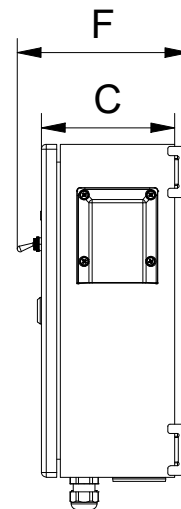

## Figure 1 key

A	280 mm / 11 in
B	350 mm / 13.8 in
C	140 mm / 5.5 in
D	334 mm / 13.1 in
E	384 mm / 15.1 in
F	180 mm / 7.1 in

## Mounting

- Fixing pattern for holes: 310 x 292 mm / 12.2 x 11.5 in

## Dimensions and weight

Package height	450 mm (17.7 in)
Package width	350 mm (13.8 in)
Package depth	230 mm (9 in)
Packed volume	0.036 m <sup>3</sup> (1.27 ft <sup>3</sup> )
Gross weight	9.5 kg (20.9 lbs)
Net weight	8.5 kg (18.7 lbs)

Figure 1: Product dimensions