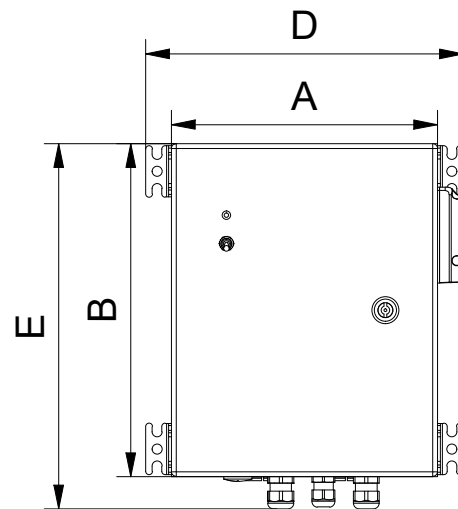

## Figure 1 key

A	280 mm / 11 in
B	350 mm / 13.8 in
C	140 mm / 5.5 in
D	334 mm / 13.1 in
E	384 mm / 15.1 in
F	180 mm / 7.1 in

## Mounting

- Fixing pattern for holes: 310 x 292 mm / 12.2 x 11.5 in

## Dimensions and weight

Package height	450 mm (17.7 in)
Package width	350 mm (13.8 in)
Package depth	230 mm (9 in)
Packed volume	0.036 m <sup>3</sup> (1.27 ft <sup>3</sup> )
Gross weight	9.5 kg (20.9 lbs)
Net weight	8.5 kg (18.7 lbs)

Figure 1: Product dimensions